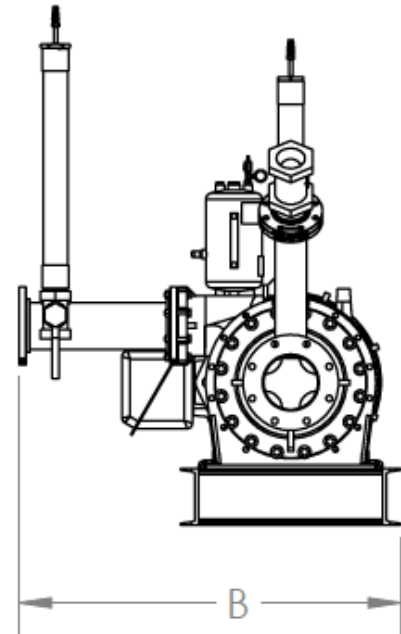

## Weights & Dimensions

- SUBMERSIBLE PUMP
- TEFC PUMP
- TEFC WITH SELF-PRIMING
- TEFC WHISTLEPIPE

**HD6K SUBMERSIBLE**

MODEL TYPE	EST. WEIGHT
100 HP	2,284 LBS.
150 HP	2,300 LBS.

## HD PROCESS PUMP, HD6K TEFC ELECTRIC FLEX COUPLED

MODEL TYPE	SUCTION X DISCHARGE [IN]	NEMA FRAME	HP	RPM	A [IN]	B [IN]	C [IN]	WEIGHT LBS
HD6K	8x6	365TC	50	1200	116	34	52	3544
HD6K	8x6	444TC	75	1200	116	38	52	4374
HD6K	8x6		100	1200	116	38	52	4374
HD6K	8x6		125	1200	116	38	52	4374
HD6K	8x6		445TC	125	1800	116	38	52
HD6K	8x6	150		1800	116	38	52	4829
HD6K	8x6	200		1800	116	38	52	4829
HD6K	8x6	447TC	150	1200	116	39	52	5132
HD6K	8x6	449TC	250	1800	116	39	52	5625

## HD PROCESS PUMP, HD6K TEFC ELECTRIC SELF-PRIME FLEX COUPLED

MODEL TYPE	SUCTION X DISCHARGE [IN]	NEMA FRAME	HP	RPM	A [IN]	B [IN]	C [IN]	WEIGHT LBS
HD6K	8x6	365TC	50	1200	122	46	52	4277
HD6K	8x6	444CT	75	1200	122	46	52	5027
HD6K	8x6		100	1200	122	46	52	5027
HD6K	8x6		125	1200	122	46	52	5027
HD6K	8x6		125	1800	122	46	52	5520
HD6K	8x6	445TC	150	1800	122	46	52	5520
HD6K	8x6		200	1800	122	46	52	5520
HD6K	8x6		150	1200	122	46	52	5903
HD6K	8x6	449TC	250	1800	122	46	52	6358

## HD PROCESS PUMP, HD6K TEFC ELECTRIC FLEX COUPLED PUMP WITH WHISTLEPIPE

MODEL TYPE	SUCTION X DISCHARGE [IN]	NEMA FRAME	HP	RPM	A [IN]	B [IN]	C [IN]	WEIGHT LBS
HD6K	8x6	365TC	50	1200	162	73	54	3828
HD6K	8x6	444CT	75	1200	162	73	54	4658
HD6K	8x6		100	1200	162	73	54	4658
HD6K	8x6		125	1200	162	73	54	4658
HD6K	8x6		445TC	125	1800	162	73	54
HD6K	8x6	150		1800	162	73	54	5113
HD6K	8x6	200		1800	162	73	54	5113
HD6K	8x6	447TC	150	1200	162	73	54	5416
HD6K	8x6	449TC	250	1800	162	73	54	5909