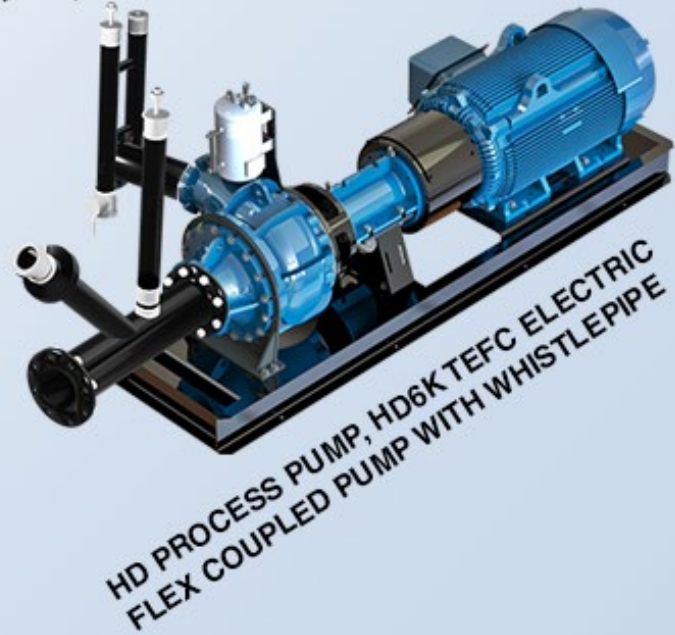

HD6K  
SUBMERSIBLE

HD PROCESS PUMP, HD6K TEFC  
ELECTRIC FLEX  
COUPLED

HD PROCESS PUMP, HD6K TEFC  
ELECTRIC SELF-PRIME  
FLEX COUPLED

HD PROCESS PUMP, HD6K TEFC ELECTRIC  
FLEX COUPLED PUMP WITH WHISTLEPIPE

# 6-inch HD Process Pump

## Weights & Dimensions

- SUBMERSIBLE PUMP
- TEFC PUMP
- TEFC WITH SELF-PRIMING
- TEFC WHISTLEPIPE

**HD6K SUBMERSIBLE**

MODEL TYPE	EST. WEIGHT
100 HP	2,284 LBS.
150 HP	2,300 LBS.

## HD PROCESS PUMP, HD6K TEFC ELECTRIC FLEX COUPLED

MODEL TYPE	SUCTION X DISCHARGE [IN]	NEMA FRAME	HP	RPM	A [IN]	B [IN]	C [IN]	WEIGHT LBS
HD6K	8x6	365TC	50	1200	116	34	52	3544
HD6K	8x6	444TC	75	1200	116	38	52	4374
HD6K	8x6		100	1200	116	38	52	4374
HD6K	8x6		125	1200	116	38	52	4374
HD6K	8x6		445TC	125	1800	116	38	52
HD6K	8x6	150		1800	116	38	52	4829
HD6K	8x6	200		1800	116	38	52	4829
HD6K	8x6	447TC	150	1200	116	39	52	5132
HD6K	8x6	449TC	250	1800	116	39	52	5625