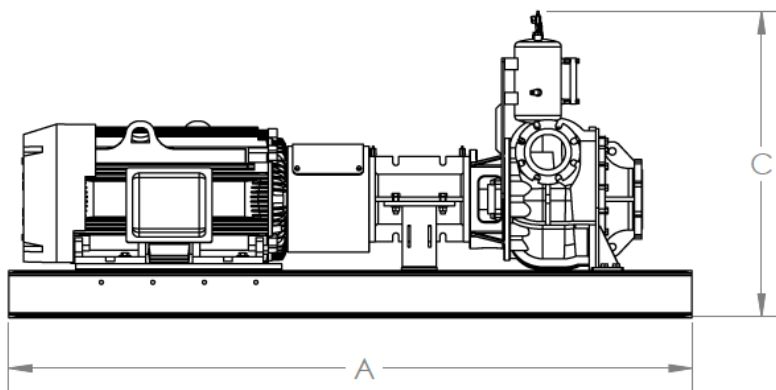

## Weights & Dimensions

- SUBMERSIBLE PUMP
- TEFC PUMP
- TEFC WITH SELF-PRIMING
- TEFC WHISTLEPIPE

**HD6K SUBMERSIBLE**

MODEL TYPE	EST. WEIGHT
100 HP	2,284 LBS.
150 HP	2,300 LBS.

## HD PROCESS PUMP, HD6K TEFC ELECTRIC FLEX COUPLED

MODEL TYPE	SUCTION X DISCHARGE [IN]	NEMA FRAME	HP	RPM	A [IN]	B [IN]	C [IN]	WEIGHT LBS
HD6K	8x6	365TC	50	1200	116	34	52	3544
HD6K	8x6	444TC	75	1200	116	38	52	4374
HD6K	8x6		100	1200	116	38	52	4374
HD6K	8x6		125	1200	116	38	52	4374
HD6K	8x6		445TC	125	1800	116	38	52
HD6K	8x6	150		1800	116	38	52	4829
HD6K	8x6	200		1800	116	38	52	4829
HD6K	8x6	447TC	150	1200	116	39	52	5132
HD6K	8x6	449TC	250	1800	116	39	52	5625

## HD PROCESS PUMP, HD6K TEFC ELECTRIC SELF-PRIME FLEX COUPLED

MODEL TYPE	SUCTION X DISCHARGE [IN]	NEMA FRAME	HP	RPM	A [IN]	B [IN]	C [IN]	WEIGHT LBS
HD6K	8x6	365TC	50	1200	122	46	52	4277
HD6K	8x6	444CT	75	1200	122	46	52	5027
HD6K	8x6		100	1200	122	46	52	5027
HD6K	8x6		125	1200	122	46	52	5027
HD6K	8x6		125	1800	122	46	52	5520
HD6K	8x6	445TC	150	1800	122	46	52	5520
HD6K	8x6		200	1800	122	46	52	5520
HD6K	8x6		150	1200	122	46	52	5903
HD6K	8x6	449TC	250	1800	122	46	52	6358

## HD PROCESS PUMP, HD6K TEFC ELECTRIC FLEX COUPLED PUMP WITH WHISTLEPIPE

MODEL TYPE	SUCTION X DISCHARGE [IN]	NEMA FRAME	HP	RPM	A [IN]	B [IN]	C [IN]	WEIGHT LBS
HD6K	8x6	365TC	50	1200	162	73	54	3828
HD6K	8x6	444CT	75	1200	162	73	54	4658
HD6K	8x6		100	1200	162	73	54	4658
HD6K	8x6		125	1200	162	73	54	4658
HD6K	8x6		445TC	125	1800	162	73	54
HD6K	8x6	150		1800	162	73	54	5113
HD6K	8x6	200		1800	162	73	54	5113
HD6K	8x6	447TC	150	1200	162	73	54	5416
HD6K	8x6	449TC	250	1800	162	73	54	5909