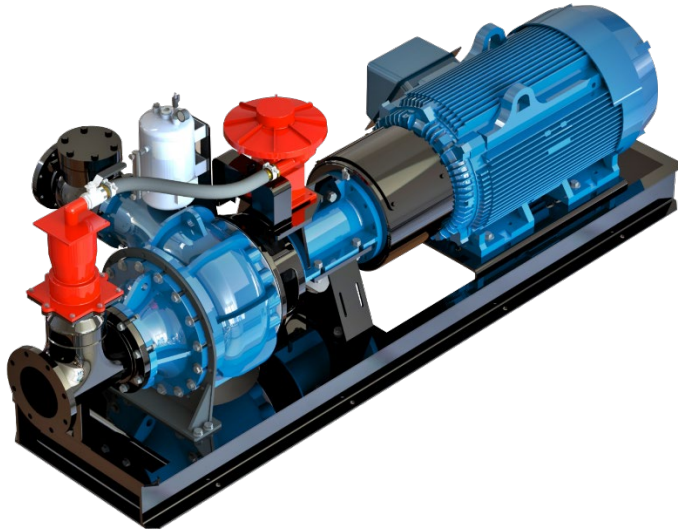

# 6-inch HD Process Pump

## Weights & Dimensions

- SUBMERSIBLE PUMP
- TEFC PUMP
- TEFC WITH SELF-PRIMING
- TEFC WHISTLEPIPE

**HD6K SUBMERSIBLE**

MODEL TYPE	EST. WEIGHT
100 HP	2,284 LBS.
150 HP	2,300 LBS.

## HD PROCESS PUMP, HD6K TEFC ELECTRIC FLEX COUPLED

MODEL TYPE	SUCTION X DISCHARGE [IN]	NEMA FRAME	HP	RPM	A [IN]	B [IN]	C [IN]	WEIGHT LBS
HD6K	8x6	365TC	50	1200	116	34	52	3544
HD6K	8x6	444TC	75	1200	116	38	52	4374
HD6K	8x6		100	1200	116	38	52	4374
HD6K	8x6		125	1200	116	38	52	4374
HD6K	8x6		445TC	125	1800	116	38	52
HD6K	8x6	150		1800	116	38	52	4829
HD6K	8x6	200		1800	116	38	52	4829
HD6K	8x6	447TC	150	1200	116	39	52	5132
HD6K	8x6	449TC	250	1800	116	39	52	5625

## HD PROCESS PUMP, HD6K TEFC ELECTRIC SELF-PRIME FLEX COUPLED

MODEL TYPE	SUCTION X DISCHARGE [IN]	NEMA FRAME	HP	RPM	A [IN]	B [IN]	C [IN]	WEIGHT LBS
HD6K	8x6	365TC	50	1200	122	46	52	4277
HD6K	8x6	444CT	75	1200	122	46	52	5027
HD6K	8x6		100	1200	122	46	52	5027
HD6K	8x6		125	1200	122	46	52	5027
HD6K	8x6		125	1800	122	46	52	5520
HD6K	8x6	445TC	150	1800	122	46	52	5520
HD6K	8x6		200	1800	122	46	52	5520
HD6K	8x6		150	1200	122	46	52	5903
HD6K	8x6	449TC	250	1800	122	46	52	6358