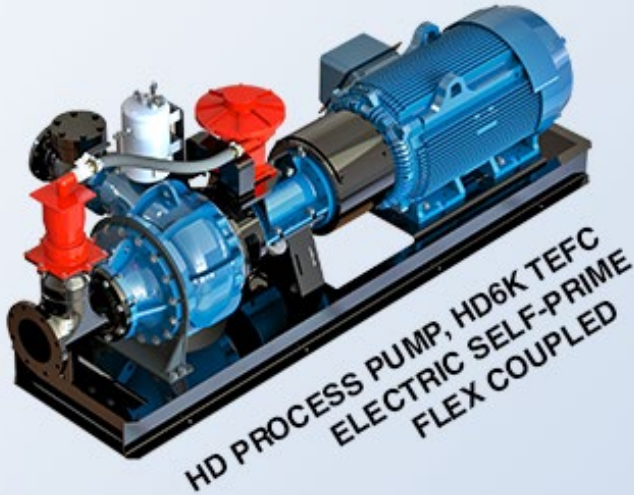

HD6K  
SUBMERSIBLE

HD PROCESS PUMP, HD6K TEFC  
ELECTRIC FLEX  
COUPLED

HD PROCESS PUMP, HD6K TEFC  
ELECTRIC SELF-PRIME  
FLEX COUPLED

HD PROCESS PUMP, HD6K TEFC ELECTRIC  
FLEX COUPLED PUMP WITH WHISTLEPIPE

# 6-inch HD Process Pump

## Weights & Dimensions

- SUBMERSIBLE PUMP
- TEFC PUMP
- TEFC WITH SELF-PRIMING
- TEFC WHISTLEPIPE

**HD6K SUBMERSIBLE**

MODEL TYPE	EST. WEIGHT
100 HP	2,284 LBS.
150 HP	2,300 LBS.

## HD PROCESS PUMP, HD6K TEFC ELECTRIC FLEX COUPLED

MODEL TYPE	SUCTION X DISCHARGE [IN]	NEMA FRAME	HP	RPM	A [IN]	B [IN]	C [IN]	WEIGHT LBS
HD6K	8x6	365TC	50	1200	116	34	52	3544
HD6K	8x6	444TC	75	1200	116	38	52	4374
HD6K	8x6		100	1200	116	38	52	4374
HD6K	8x6		125	1200	116	38	52	4374
HD6K	8x6		445TC	125	1800	116	38	52
HD6K	8x6	150		1800	116	38	52	4829
HD6K	8x6	200		1800	116	38	52	4829
HD6K	8x6	447TC	150	1200	116	39	52	5132
HD6K	8x6	449TC	250	1800	116	39	52	5625