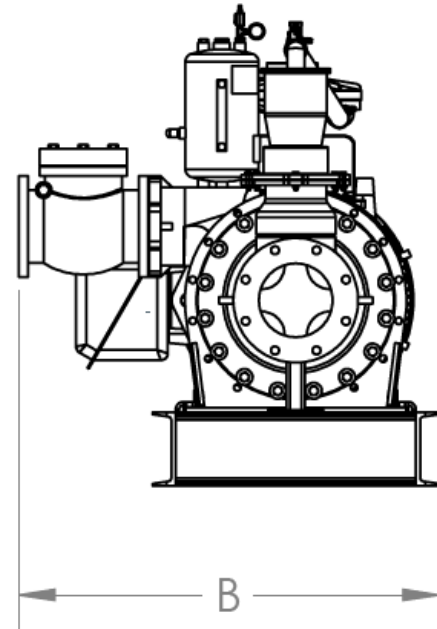

## Weights & Dimensions

- SUBMERSIBLE PUMP
- TEFC PUMP
- TEFC WITH SELF-PRIMING
- TEFC WHISTLEPIPE

**HD6K SUBMERSIBLE**

MODEL TYPE	EST. WEIGHT
100 HP	2,284 LBS.
150 HP	2,300 LBS.

## HD PROCESS PUMP, HD6K TEFC ELECTRIC FLEX COUPLED

MODEL TYPE	SUCTION X DISCHARGE [IN]	NEMA FRAME	HP	RPM	A [IN]	B [IN]	C [IN]	WEIGHT LBS
HD6K	8x6	365TC	50	1200	116	34	52	3544
HD6K	8x6	444TC	75	1200	116	38	52	4374
HD6K	8x6		100	1200	116	38	52	4374
HD6K	8x6		125	1200	116	38	52	4374
HD6K	8x6		445TC	125	1800	116	38	52
HD6K	8x6	150		1800	116	38	52	4829
HD6K	8x6	200		1800	116	38	52	4829
HD6K	8x6	447TC	150	1200	116	39	52	5132
HD6K	8x6	449TC	250	1800	116	39	52	5625

## HD PROCESS PUMP, HD6K TEFC ELECTRIC SELF-PRIME FLEX COUPLED

MODEL TYPE	SUCTION X DISCHARGE [IN]	NEMA FRAME	HP	RPM	A [IN]	B [IN]	C [IN]	WEIGHT LBS
HD6K	8x6	365TC	50	1200	122	46	52	4277
HD6K	8x6	444CT	75	1200	122	46	52	5027
HD6K	8x6		100	1200	122	46	52	5027
HD6K	8x6		125	1200	122	46	52	5027
HD6K	8x6		125	1800	122	46	52	5520
HD6K	8x6	445TC	150	1800	122	46	52	5520
HD6K	8x6		200	1800	122	46	52	5520
HD6K	8x6		150	1200	122	46	52	5903
HD6K	8x6	449TC	250	1800	122	46	52	6358

## HD PROCESS PUMP, HD6K TEFC ELECTRIC FLEX COUPLED PUMP WITH WHISTLEPIPE

MODEL TYPE	SUCTION X DISCHARGE [IN]	NEMA FRAME	HP	RPM	A [IN]	B [IN]	C [IN]	WEIGHT LBS
HD6K	8x6	365TC	50	1200	162	73	54	3828
HD6K	8x6	444CT	75	1200	162	73	54	4658
HD6K	8x6		100	1200	162	73	54	4658
HD6K	8x6		125	1200	162	73	54	4658
HD6K	8x6		445TC	125	1800	162	73	54
HD6K	8x6	150		1800	162	73	54	5113
HD6K	8x6	200		1800	162	73	54	5113
HD6K	8x6	447TC	150	1200	162	73	54	5416
HD6K	8x6	449TC	250	1800	162	73	54	5909