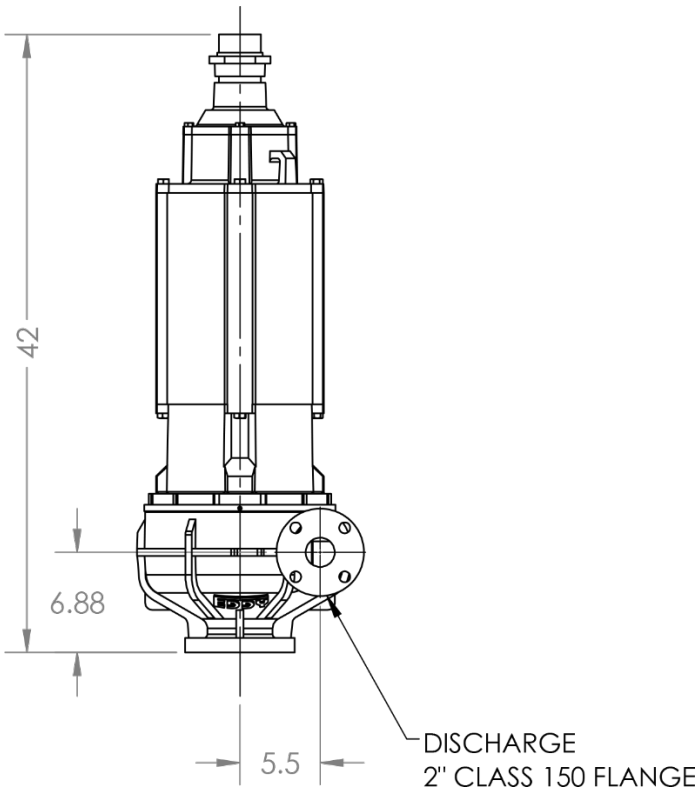

# 6-inch HD Process Pump

## Weights & Dimensions

- SUBMERSIBLE PUMP
- TEFC PUMP
- TEFC WITH SELF-PRIMING
- TEFC WHISTLEPIPE

**HD6K SUBMERSIBLE**

MODEL TYPE	EST. WEIGHT
100 HP	2,284 LBS.
150 HP	2,300 LBS.

## HD PROCESS PUMP, HD6K TEFC ELECTRIC FLEX COUPLED

MODEL TYPE	SUCTION X DISCHARGE [IN]	NEMA FRAME	HP	RPM	A [IN]	B [IN]	C [IN]	WEIGHT LBS
HD6K	8x6	365TC	50	1200	116	34	52	3544
HD6K	8x6	444TC	75	1200	116	38	52	4374
HD6K	8x6		100	1200	116	38	52	4374
HD6K	8x6		125	1200	116	38	52	4374
HD6K	8x6		445TC	125	1800	116	38	52
HD6K	8x6	150		1800	116	38	52	4829
HD6K	8x6	200		1800	116	38	52	4829
HD6K	8x6	447TC	150	1200	116	39	52	5132
HD6K	8x6	449TC	250	1800	116	39	52	5625

## HD PROCESS PUMP, HD6K TEFC ELECTRIC SELF-PRIME FLEX COUPLED

MODEL TYPE	SUCTION X DISCHARGE [IN]	NEMA FRAME	HP	RPM	A [IN]	B [IN]	C [IN]	WEIGHT LBS
HD6K	8x6	365TC	50	1200	122	46	52	4277
HD6K	8x6	444CT	75	1200	122	46	52	5027
HD6K	8x6		100	1200	122	46	52	5027
HD6K	8x6		125	1200	122	46	52	5027
HD6K	8x6		125	1800	122	46	52	5520
HD6K	8x6	445TC	150	1800	122	46	52	5520
HD6K	8x6		200	1800	122	46	52	5520
HD6K	8x6		150	1200	122	46	52	5903
HD6K	8x6	449TC	250	1800	122	46	52	6358