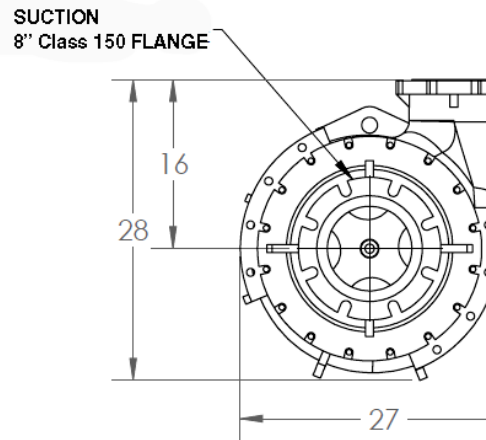

## Weights & Dimensions

- SUBMERSIBLE PUMP
- TEFC PUMP
- TEFC WITH SELF-PRIMING
- TEFC WHISTLEPIPE

**HD6K SUBMERSIBLE**

MODEL TYPE	EST. WEIGHT
100 HP	2,284 LBS.
150 HP	2,300 LBS.

## HD PROCESS PUMP, HD6K TEFC ELECTRIC FLEX COUPLED

MODEL TYPE	SUCTION X DISCHARGE [IN]	NEMA FRAME	HP	RPM	A [IN]	B [IN]	C [IN]	WEIGHT LBS
HD6K	8x6	365TC	50	1200	116	34	52	3544
HD6K	8x6	444TC	75	1200	116	38	52	4374
HD6K	8x6		100	1200	116	38	52	4374
HD6K	8x6		125	1200	116	38	52	4374
HD6K	8x6		445TC	125	1800	116	38	52
HD6K	8x6	150		1800	116	38	52	4829
HD6K	8x6	200		1800	116	38	52	4829
HD6K	8x6	447TC	150	1200	116	39	52	5132
HD6K	8x6	449TC	250	1800	116	39	52	5625

## HD PROCESS PUMP, HD6K TEFC ELECTRIC SELF-PRIME FLEX COUPLED

MODEL TYPE	SUCTION X DISCHARGE [IN]	NEMA FRAME	HP	RPM	A [IN]	B [IN]	C [IN]	WEIGHT LBS
HD6K	8x6	365TC	50	1200	122	46	52	4277
HD6K	8x6	444CT	75	1200	122	46	52	5027
HD6K	8x6		100	1200	122	46	52	5027
HD6K	8x6		125	1200	122	46	52	5027
HD6K	8x6		125	1800	122	46	52	5520
HD6K	8x6	445TC	150	1800	122	46	52	5520
HD6K	8x6		200	1800	122	46	52	5520
HD6K	8x6		150	1200	122	46	52	5903
HD6K	8x6	449TC	250	1800	122	46	52	6358

## HD PROCESS PUMP, HD6K TEFC ELECTRIC FLEX COUPLED PUMP WITH WHISTLEPIPE

MODEL TYPE	SUCTION X DISCHARGE [IN]	NEMA FRAME	HP	RPM	A [IN]	B [IN]	C [IN]	WEIGHT LBS
HD6K	8x6	365TC	50	1200	162	73	54	3828
HD6K	8x6	444CT	75	1200	162	73	54	4658
HD6K	8x6		100	1200	162	73	54	4658
HD6K	8x6		125	1200	162	73	54	4658
HD6K	8x6		445TC	125	1800	162	73	54
HD6K	8x6	150		1800	162	73	54	5113
HD6K	8x6	200		1800	162	73	54	5113
HD6K	8x6	447TC	150	1200	162	73	54	5416
HD6K	8x6	449TC	250	1800	162	73	54	5909