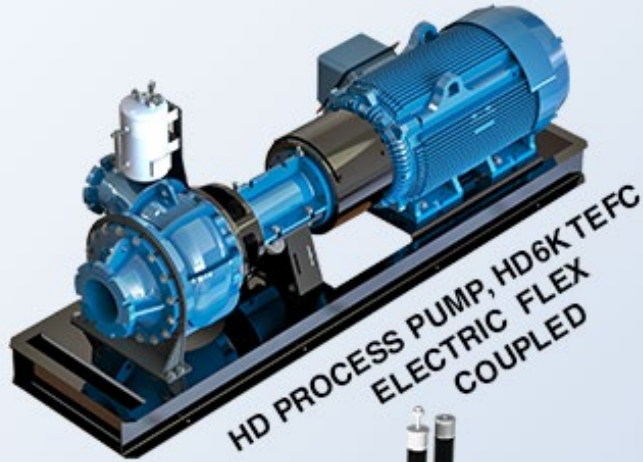

HD6K  
SUBMERSIBLE

HD PROCESS PUMP, HD6K TEFC  
ELECTRIC FLEX  
COUPLED

HD PROCESS PUMP, HD6K TEFC  
ELECTRIC SELF-PRIME  
FLEX COUPLED

HD PROCESS PUMP, HD6K TEFC ELECTRIC  
FLEX COUPLED PUMP WITH WHISTLEPIPE

# 6-inch HD Process Pump

## Weights & Dimensions

- SUBMERSIBLE PUMP
- TEFC PUMP
- TEFC WITH SELF-PRIMING
- TEFC WHISTLEPIPE

**HD6K SUBMERSIBLE**

MODEL TYPE	EST. WEIGHT
100 HP	2,284 LBS.
150 HP	2,300 LBS.

## HD PROCESS PUMP, HD6K TEFC ELECTRIC FLEX COUPLED

MODEL TYPE	SUCTION X DISCHARGE [IN]	NEMA FRAME	HP	RPM	A [IN]	B [IN]	C [IN]	WEIGHT LBS
HD6K	8x6	365TC	50	1200	116	34	52	3544
HD6K	8x6	444TC	75	1200	116	38	52	4374
HD6K	8x6		100	1200	116	38	52	4374
HD6K	8x6		125	1200	116	38	52	4374
HD6K	8x6		445TC	125	1800	116	38	52
HD6K	8x6	150		1800	116	38	52	4829
HD6K	8x6	200		1800	116	38	52	4829
HD6K	8x6	447TC	150	1200	116	39	52	5132
HD6K	8x6	449TC	250	1800	116	39	52	5625