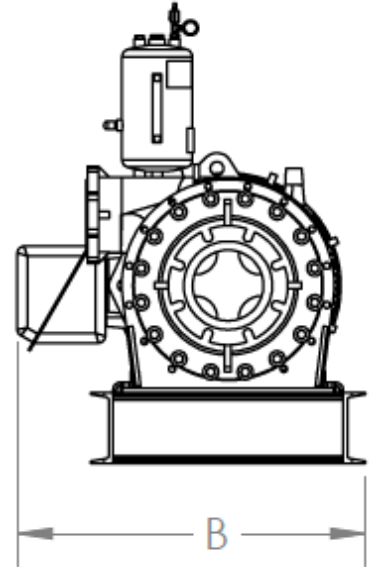

## Weights & Dimensions

- SUBMERSIBLE PUMP
- TEFC PUMP
- TEFC WITH SELF-PRIMING
- TEFC WHISTLEPIPE

**HD6K SUBMERSIBLE**

MODEL TYPE	EST. WEIGHT
100 HP	2,284 LBS.
150 HP	2,300 LBS.

## HD PROCESS PUMP, HD6K TEFC ELECTRIC FLEX COUPLED

MODEL TYPE	SUCTION X DISCHARGE [IN]	NEMA FRAME	HP	RPM	A [IN]	B [IN]	C [IN]	WEIGHT LBS
HD6K	8x6	365TC	50	1200	116	34	52	3544
HD6K	8x6	444TC	75	1200	116	38	52	4374
HD6K	8x6		100	1200	116	38	52	4374
HD6K	8x6		125	1200	116	38	52	4374
HD6K	8x6		445TC	125	1800	116	38	52
HD6K	8x6	150		1800	116	38	52	4829
HD6K	8x6	200		1800	116	38	52	4829
HD6K	8x6	447TC	150	1200	116	39	52	5132
HD6K	8x6	449TC	250	1800	116	39	52	5625

## HD PROCESS PUMP, HD6K TEFC ELECTRIC SELF-PRIME FLEX COUPLED

MODEL TYPE	SUCTION X DISCHARGE [IN]	NEMA FRAME	HP	RPM	A [IN]	B [IN]	C [IN]	WEIGHT LBS
HD6K	8x6	365TC	50	1200	122	46	52	4277
HD6K	8x6	444CT	75	1200	122	46	52	5027
HD6K	8x6		100	1200	122	46	52	5027
HD6K	8x6		125	1200	122	46	52	5027
HD6K	8x6		125	1800	122	46	52	5520
HD6K	8x6	445TC	150	1800	122	46	52	5520
HD6K	8x6		200	1800	122	46	52	5520
HD6K	8x6		150	1200	122	46	52	5903
HD6K	8x6	449TC	250	1800	122	46	52	6358

## HD PROCESS PUMP, HD6K TEFC ELECTRIC FLEX COUPLED PUMP WITH WHISTLEPIPE

MODEL TYPE	SUCTION X DISCHARGE [IN]	NEMA FRAME	HP	RPM	A [IN]	B [IN]	C [IN]	WEIGHT LBS
HD6K	8x6	365TC	50	1200	162	73	54	3828
HD6K	8x6	444CT	75	1200	162	73	54	4658
HD6K	8x6		100	1200	162	73	54	4658
HD6K	8x6		125	1200	162	73	54	4658
HD6K	8x6		445TC	125	1800	162	73	54
HD6K	8x6	150		1800	162	73	54	5113
HD6K	8x6	200		1800	162	73	54	5113
HD6K	8x6	447TC	150	1200	162	73	54	5416
HD6K	8x6	449TC	250	1800	162	73	54	5909