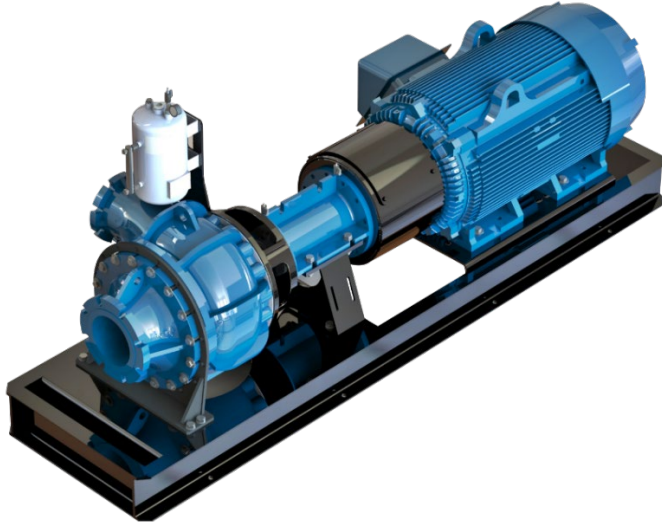

# 6-inch HD Process Pump

## Weights & Dimensions

- SUBMERSIBLE PUMP
- TEFC PUMP
- TEFC WITH SELF-PRIMING
- TEFC WHISTLEPIPE

**HD6K SUBMERSIBLE**

MODEL TYPE	EST. WEIGHT
100 HP	2,284 LBS.
150 HP	2,300 LBS.

## HD PROCESS PUMP, HD6K TEFC ELECTRIC FLEX COUPLED

MODEL TYPE	SUCTION X DISCHARGE [IN]	NEMA FRAME	HP	RPM	A [IN]	B [IN]	C [IN]	WEIGHT LBS
HD6K	8x6	365TC	50	1200	116	34	52	3544
HD6K	8x6	444TC	75	1200	116	38	52	4374
HD6K	8x6		100	1200	116	38	52	4374
HD6K	8x6		125	1200	116	38	52	4374
HD6K	8x6		445TC	125	1800	116	38	52
HD6K	8x6	150		1800	116	38	52	4829
HD6K	8x6	200		1800	116	38	52	4829
HD6K	8x6	447TC	150	1200	116	39	52	5132
HD6K	8x6	449TC	250	1800	116	39	52	5625

## HD PROCESS PUMP, HD6K TEFC ELECTRIC SELF-PRIME FLEX COUPLED

MODEL TYPE	SUCTION X DISCHARGE [IN]	NEMA FRAME	HP	RPM	A [IN]	B [IN]	C [IN]	WEIGHT LBS
HD6K	8x6	365TC	50	1200	122	46	52	4277
HD6K	8x6	444CT	75	1200	122	46	52	5027
HD6K	8x6		100	1200	122	46	52	5027
HD6K	8x6		125	1200	122	46	52	5027
HD6K	8x6		125	1800	122	46	52	5520
HD6K	8x6	445TC	150	1800	122	46	52	5520
HD6K	8x6		200	1800	122	46	52	5520
HD6K	8x6		150	1200	122	46	52	5903
HD6K	8x6	449TC	250	1800	122	46	52	6358