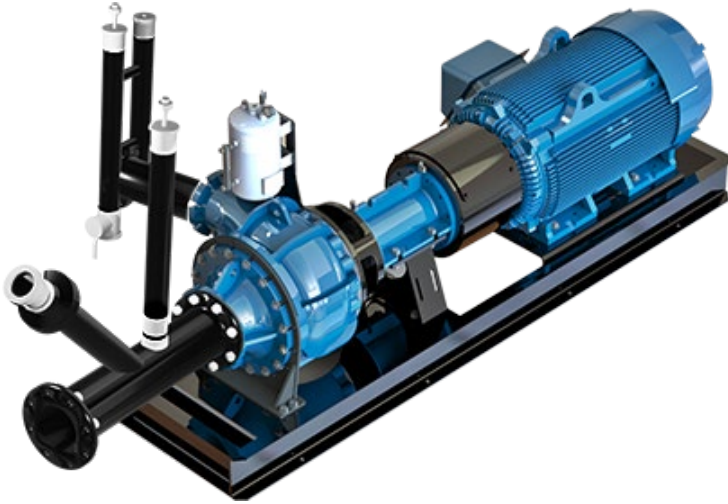

HD PROCESS PUMP, HD6K TEFC ELECTRIC FLEX COUPLED PUMP WITH WHISTLEPIPE

MODEL TYPE	SUCTION X DISCHARGE [IN]	NEMA FRAME	HP	RPM	A [IN]	B [IN]	C [IN]	WEIGHT LBS	
HD6K	8x6	365TC	50	1200	162	73	54	3828	
HD6K	8x6	444CT	75	1200	162	73	54	4658	
HD6K	8x6		100	1200	162	73	54	4658	
HD6K	8x6		125	1200	162	73	54	4658	
HD6K	8x6		445TC	125	1800	162	73	54	5113
HD6K	8x6	150		1800	162	73	54	5113	
HD6K	8x6	200		1800	162	73	54	5113	
HD6K	8x6	447TC	150	1200	162	73	54	5416	
HD6K	8x6	449TC	250	1800	162	73	54	5909