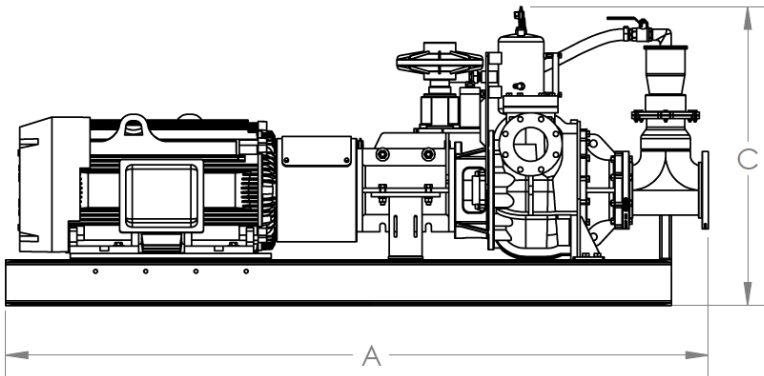

## Weights & Dimensions

- SUBMERSIBLE PUMP
- TEFC PUMP
- TEFC WITH SELF-PRIMING
- TEFC WHISTLEPIPE

**HD6K SUBMERSIBLE**

MODEL TYPE	EST. WEIGHT
100 HP	2,284 LBS.
150 HP	2,300 LBS.

## HD PROCESS PUMP, HD6K TEFC ELECTRIC FLEX COUPLED

MODEL TYPE	SUCTION X DISCHARGE [IN]	NEMA FRAME	HP	RPM	A [IN]	B [IN]	C [IN]	WEIGHT LBS
HD6K	8x6	365TC	50	1200	116	34	52	3544
HD6K	8x6	444TC	75	1200	116	38	52	4374
HD6K	8x6		100	1200	116	38	52	4374
HD6K	8x6		125	1200	116	38	52	4374
HD6K	8x6		445TC	125	1800	116	38	52
HD6K	8x6	150		1800	116	38	52	4829
HD6K	8x6	200		1800	116	38	52	4829
HD6K	8x6	447TC	150	1200	116	39	52	5132
HD6K	8x6	449TC	250	1800	116	39	52	5625

## HD PROCESS PUMP, HD6K TEFC ELECTRIC SELF-PRIME FLEX COUPLED

MODEL TYPE	SUCTION X DISCHARGE [IN]	NEMA FRAME	HP	RPM	A [IN]	B [IN]	C [IN]	WEIGHT LBS
HD6K	8x6	365TC	50	1200	122	46	52	4277
HD6K	8x6	444CT	75	1200	122	46	52	5027
HD6K	8x6		100	1200	122	46	52	5027
HD6K	8x6		125	1200	122	46	52	5027
HD6K	8x6		125	1800	122	46	52	5520
HD6K	8x6	445TC	150	1800	122	46	52	5520
HD6K	8x6		200	1800	122	46	52	5520
HD6K	8x6		150	1200	122	46	52	5903
HD6K	8x6	449TC	250	1800	122	46	52	6358

## HD PROCESS PUMP, HD6K TEFC ELECTRIC FLEX COUPLED PUMP WITH WHISTLEPIPE

MODEL TYPE	SUCTION X DISCHARGE [IN]	NEMA FRAME	HP	RPM	A [IN]	B [IN]	C [IN]	WEIGHT LBS
HD6K	8x6	365TC	50	1200	162	73	54	3828
HD6K	8x6	444CT	75	1200	162	73	54	4658
HD6K	8x6		100	1200	162	73	54	4658
HD6K	8x6		125	1200	162	73	54	4658
HD6K	8x6		445TC	125	1800	162	73	54
HD6K	8x6	150		1800	162	73	54	5113
HD6K	8x6	200		1800	162	73	54	5113
HD6K	8x6	447TC	150	1200	162	73	54	5416
HD6K	8x6	449TC	250	1800	162	73	54	5909